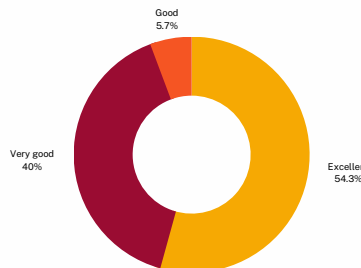

BIBBULMUN TRACK VIRTUAL HIKE CHALLENGE

437

Participants

193,813

Kilometers walked

INSPIRED TO EXPLORE

94%

Of survey participants said they felt inspired to hike, or hike more of the Bibbulmun Track in "real life".

INSPIRED TO EXERCISE

91%

Of survey participants said they felt inspired to exercise more than they usually do.

50.96%

Of participating teams completed a virtual end-to-end of the Bibbulmun Track (1000km).

OVERALL SATISFACTION

The majority of survey participants thought the Virtual Hike Challenge was "excellent".

TESTIMONIALS

PARTICIPANTS EXPRESSED ENTHUSIASM AND A SENSE OF ACHIEVEMENT

“

This really helped to motivate me in getting outside again, walking with others and my daughter. It has been an absolute blast and I'm a little sad that it's over but the adventuring continues in real life. Reflecting back, I'm happy to say that for this challenge it was purely about the journey of getting more active again, and not the destination of reaching a virtual finish line.